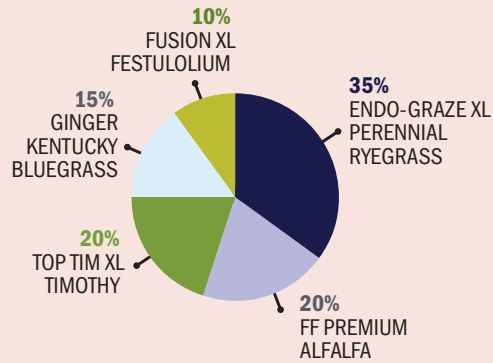

Triple Crown Pasture Mix

- Adapted for a wide geographic area
- Combination of grasses and legumes
- Excellent yields of high-energy feed
- Excellent for active horses

TRIPLE CROWN PASTURE MIX

SEEDING RATE (LBS/ACRE):
30 - 40

Triple Crown Pasture Mix is formulated to meet the high nutritional demands of performance, pleasure and work horses.

Includes **CrosseCoat™**, an elite platform of proven seed coating and treatments to enhance germination, establishment and survival.