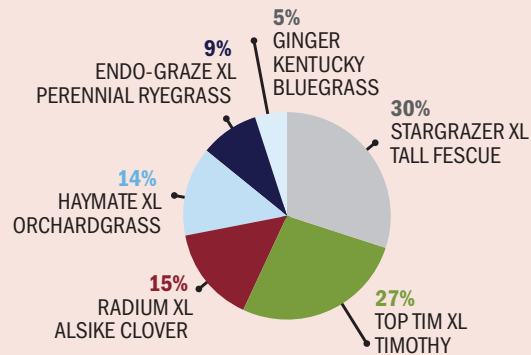

RANGE MASTER PASTURE MIX

SEEDING RATE (LBS/ACRE):
30 - 40

Range Master Pasture Mix provides quality components selected for regional adaptation and performance, allowing it to meet the needs of producers who want to optimize animal performance.