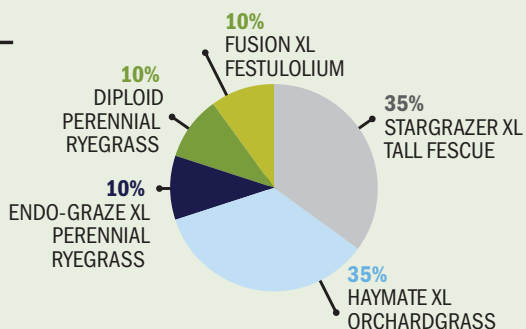

Grass Master Pasture Mix

- Endophyte-free tall fescue and orchardgrass perform well in less-than-ideal summer conditions
- Ryegrasses provide early forage production
- Good choice for grazing, green-chop or hay production

GRASS MASTER PASTURE MIX

SEEDING RATE (LBS/ACRE):

30 - 40

Grass Master Pasture Mix is formulated to maximize production during the entire growing season. As with most grass mixes, Grass Master will perform best with adequate rainfall or irrigation.