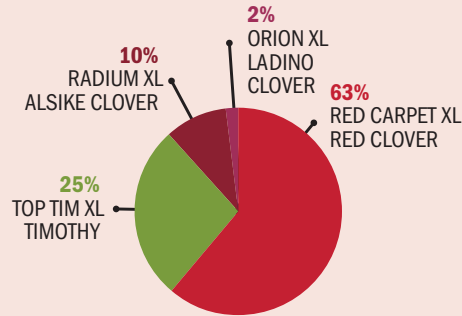

Clover-Based Forage Mix

- Formulated for wetter soils with a history of disease and fertility problems
- Use in soils with low pH (below 6.5)
- Provides strong nitrogen build up in soil

CLOVER-BASED FORAGE MIX

SEEDING RATE (LBS/ACRE):

16 - 18

Clover-Based Forage Mix is formulated for wetter soils that have a history of low pH (< 6.5), disease and winter survival problems. This dependable forage is excellent for grazing and hay production, plus building up nitrogen in the soil.