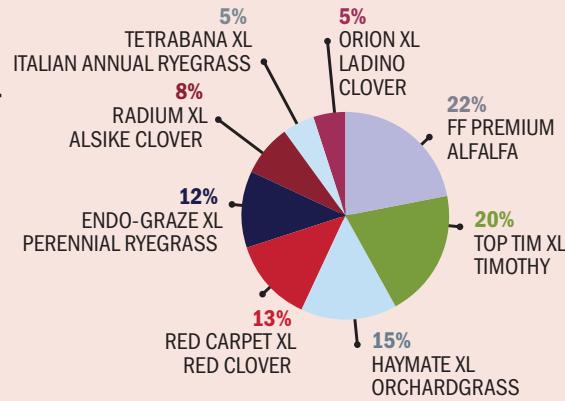

All Purpose Pasture Mix

- Flexible solution for hay and long-term pasture
- Eight components spread out risk (4 legumes & 4 grasses)
- Suited for a wide range of soil types, but will respond to better soils, added irrigation and increased fertility
- Alfalfa variety in All Purpose is appropriate in both hay and grazing environments, matches up well with timothy and orchardgrass maturities
- Long lasting forage crop when seeded in pH range of 6.5 to 7.5

ALL PURPOSE PASTURE MIX

SEEDING RATE (LBS/ACRE):

25 - 30

All Purpose Pasture Mix offers durability over a wide range of environments and management styles.

Includes **CrosseCoat™**, an elite platform of proven seed coating and treatments to enhance germination, establishment and survival.