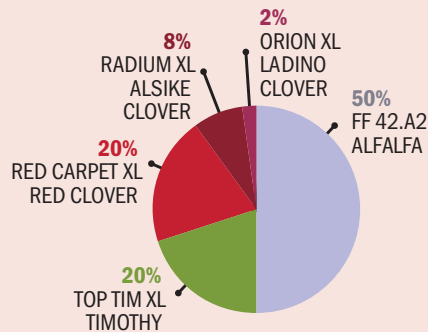

# Alfalfa-Based Forage Mix

- Especially suited for high quality forage environments
- Sound management will ensure this mix persists for 3-5 years
- Best adapted to well-drained soils in pH of 7.0 to 7.5, however clover will succeed in poorly-drained environments

## ALFALFA-BASED FORAGE MIX

**SEEDING RATE (LBS/ACRE):**  
18 -20

Alfalfa-Based Forage Mix is a dependable alfalfa based pasture mix designed for hay production where some grass is required.

Includes **CrosseCoat™**, an elite platform of proven seed coating and treatments to enhance germination, establishment and survival.