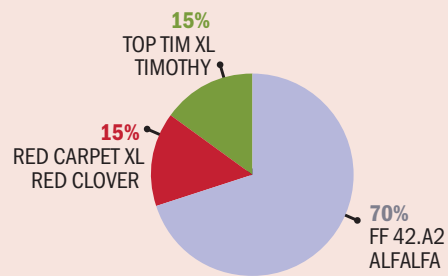

715 Forage Mix

- Suited for traditional hay production - also transitions well into increased management environments
- Red clover and timothy increase tolerance to wetland conditions
- Good winter hardiness allows 715 to move well both North and South in the Midwest
- Capable of providing both hay in the spring and grazing production in the summer and fall

715 FORAGE MIX

SEEDING RATE (LBS/ACRE):

18 -20

715 Forage Mix is a dependable alfalfa based pasture mix that is well suited for a variety of soil conditions. It serves as an excellent choice for a multiple year hay and pasture mix.