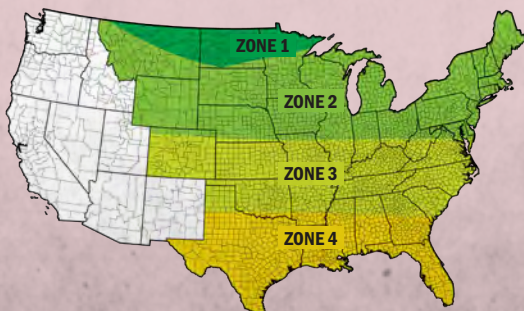

Wildlife Sunflower

- Spring planted annual offering cover & food source for upland game birds
- Performs well on light to heavy soil types in light shade to full sun
- Food source for various bird species later in fall/winter
- Drought tolerant

Wildlife Sunflower is a special attractant to upland game birds as fall and winter feed. Wildlife Sunflower is preferred by dove, quail, turkey, pheasant and other species of upland game birds. Wildlife Sunflower is a very drought tolerant crop. It is a very reliable source of fall and winter feed because of the tolerance to limited and sporadic supplies of available moisture.

LIFE CYCLE:	SEEDING RATE:	BAG SIZE:
ANNUAL	6 - 8 LBS/ACRE (DRILLED) 8 - 10 LBS/ACRE BROADCAST)	50 LBS

PLANTING WINDOW (DATES ARE APPROXIMATE)

ZONE 1	ZONE 2	ZONE 3	ZONE 4
Jun 1 - Jun 30	May 15 - Jun 30	Apr 1 - Jun 30	Apr 1 - Jul 31

BRIER RIDGE® ZONE REFERENCE MAP