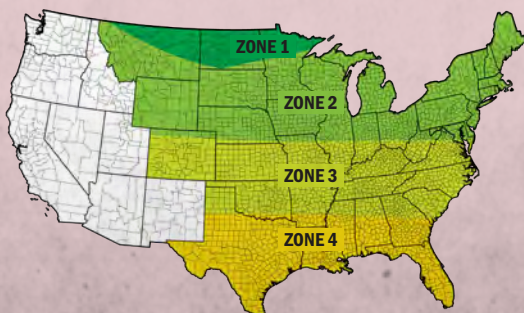

Wildlife Grain Sorghum

- Summer planted annual offering cover for upland game birds, migratory birds & deer
- Performs well on light to heavy soil types in light shade to full sun
- Quick to establish, requires 60-65°F soil temps for planting/germination
- Food source for various bird species later in fall/winter
- Drought tolerant

Wildlife Grain Sorghum was specifically developed as a fall and winter food source for upland game birds (quail, turkey, pheasant and prairie chicken) and migratory birds (ducks, geese and doves). It is not meant for commercial grain production due to the tannin content.

LIFE CYCLE:	SEEDING RATE:	BAG SIZE:
ANNUAL	6 - 8 LBS/ACRE (DRILLED) 8 - 10 LBS/ACRE (BROADCAST)	50 LBS

PLANTING WINDOW (DATES ARE APPROXIMATE)

ZONE 1	ZONE 2	ZONE 3	ZONE 4
VARIES, SOIL TEMP @ 60 - 65°			

BRIER RIDGE® ZONE REFERENCE MAP