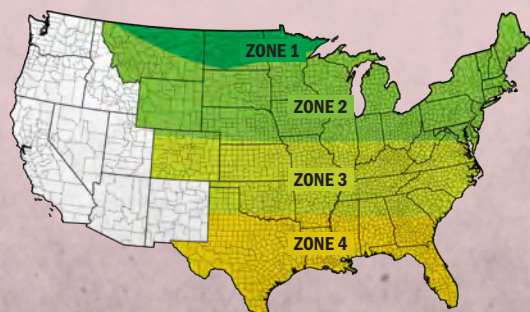

BRIER RIDGE® ZONE REFERENCE MAP

BRIER RIDGE™ Food Plot Seed

info@laxseed.com
800.356.SEED
lacrosseseed.com