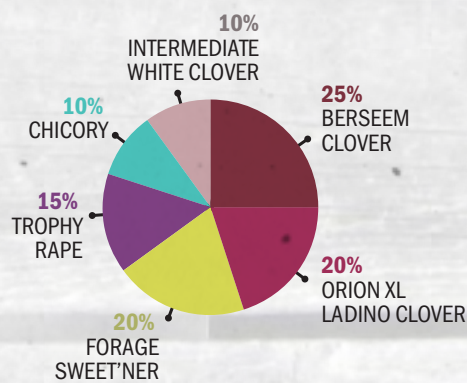

Deer Country Point Builder Plus Mix

- Spring/fall planted perennial mix offering year-round food source
- Performs well on medium to heavy soil types in light shade to full sun
- Contains grasses with higher sugar content & higher energy legumes

Excellent choice for plot along wood lines or open areas. Deer Country Point Builder Plus offers rapeseed as a fall annual but is full of high quality perennial clovers, a high sugar perennial ryegrass blend and chicory. The perennials provide a luscious plot for following years when managed correctly.

LIFE CYCLE:	SEEDING RATE:	BAG SIZE:
PERENNIAL/	15 LBS/ACRE (DRILLED)	25 LBS
ANNUAL	20-25 LBS/ACRE (BROADCAST)	

PLANTING WINDOW (DATES ARE APPROXIMATE)

ZONE 1	ZONE 2	ZONE 3	ZONE 4
Jul 15 - Aug 15	May 1 - Jun 30, Jul 15 - Sep 1	Apr 15 - May 31, Sep 1 - Oct 15	Mar 15 - Apr 30, Sep 15 - Oct 31