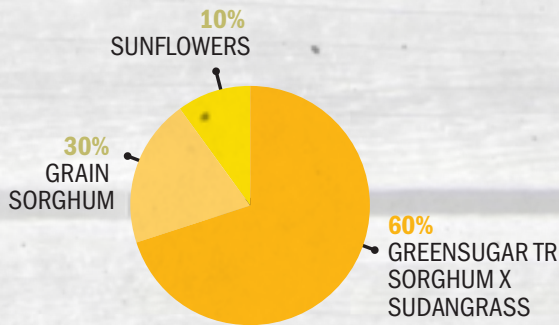

Annual Habitat Hide-A-Way

- Summer planted annual mix offering bedding/buffer source
- Performs well on light to heavy soil types in light shade to full sun
- Quick to establish, requires 60 - 65°F soil temps for planting/germination, annual alternative to Perennial Habitat Hide-A-Way
- Can reach heights up to 8 feet tall

Annual Habitat Hide-A-Way is a summer seeded blend of sorghum x sudangrass, sunflowers and grain sorghum that offers up to 6 - 8 ft bedding/buffer zone/barrier for a tranquil deer setting. This annual blend should be planted into 60 - 65 degree soil temperature and will eventually terminate after winter. This mix can also be used to seclude paths, allowing for a stealth entry to hunting areas. Annual Habitat Hide-A-Way is an annual alternative to Perennial Habitat Hide-A-Way.

LIFE CYCLE:	SEEDING RATE:	BAG SIZE:
ANNUAL	10 LBS/ACRE	10 LBS

PLANTING WINDOW (DATES ARE APPROXIMATE)			
ZONE 1	ZONE 2	ZONE 3	ZONE 4
VARIES, SOIL TEMP @ 60 - 65°