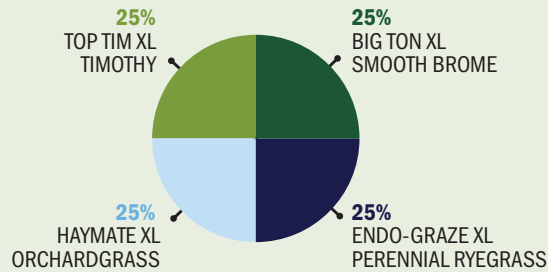

Versagrass™ Mix

- Excellent for waterways and terraces
- Excellent for ditches, banks and headlands
- Excellent companion for alfalfa and clovers
- Works great for permanent pastures
- Improved varieties for better forage
- Easier to establish than straight bromegrass

VERSAGRASS™ MIX

SEEDING RATE (LBS/ACRE):
25 - 30

VersaGrass™ derives its name from its ability to be used for nearly any application or to serve any purpose. It is excellent at handling a wide range of soil types and weather conditions.