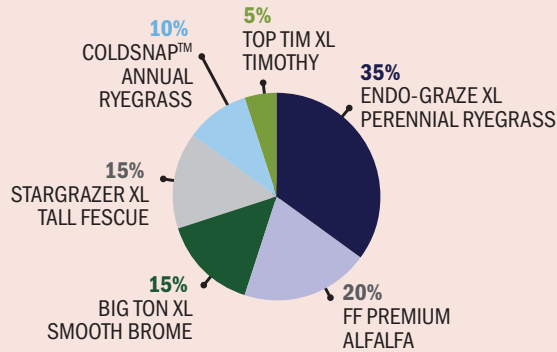

Beef Pasture Mix

- Superior yield
- Excellent drought tolerance and winter hardiness
- High protein for maximum daily gain
- Strong persistence and regrowth that withstands grazing pressure

BEEF PASTURE MIX

SEEDING RATE (LBS/ACRE):

30 - 40

Beef Pasture aims to enhance animal digestibility and performance. It offers an optimal mix of high quality products to provide increased palatability.

Includes **CrosseCoat™**, an elite platform of proven seed coating and treatments to enhance germination, establishment and survival.